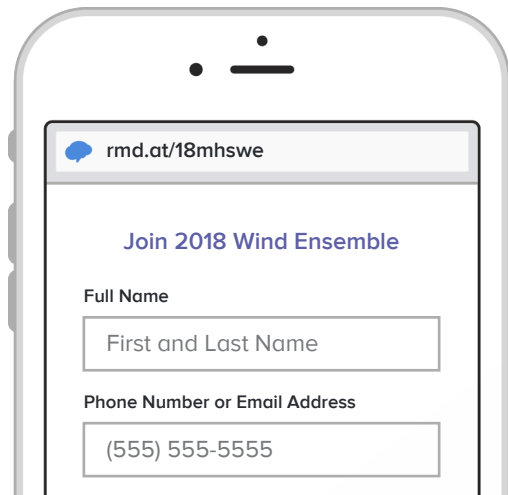

Sign up for important updates from Mr. Stahle.

Get information for **Mitchell High School - 01** right on your phone—not on handouts.

Pick a way to receive messages for **2018 Wind Ensemble**:

A If you have a smartphone, get push notifications.

On your iPhone or Android phone, open your web browser and go to the following link:

rmd.at/18mhswe

Follow the instructions to sign up for Remind. You'll be prompted to download the mobile app.

B If you don't have a smartphone, get text notifications.